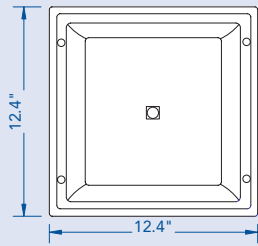

Canopy 12" x 12"

HPS / 35 - 150 watts

MH / 50 - 150 watts

CF / 84 watts

Application

Great for lighting residential exteriors, entry ways, stairways, walkways, perimeters, parking garages, storage areas, and warehouses

Features

- Die-cast housing
- Polycarbonate lens
- 1/2" Conduit Access
- Lamp Included

CANOPY

DIMENSIONS

PHOTOMETRICS

150W MH @ 20' Mounting Height
Isofootcandles

ORDERING INFORMATION

Catalog #	Watts	Volts	HI Ballast Model #	Ballast	ANSI	Lamp Part #
12x12C-84-CF-MV	84 CF	MV	N/A	CF	-	CF42TE/827(2)
12x12C-35-HPS-120	35 HPS	120	S0035-02C-111-E	R-NPF	S76	LU35/MED
12x12C-50-HPS-120	50 HPS	120	S0050-02C-111-E	R-NPF	S68	LU50/MED
12x12C-70-HPS-120	70 HPS	120	S0070-02C-111-E	R-NPF	S62	LU70/MED
12x12C-70-HPS-4T	70 HPS	4T	S0070-71C-511-DE	HX-HPF	S62	LU70/MED
12x12C-100-HPS-120	100 HPS	120	S0100-02C-111-E	R-NPF	S54	LU100/MED
12x12C-100-HPS-4T	100 HPS	4T	S0100-71C-511-DE	HX-HPF	S54	LU100/MED
12x12C-150-HPS-120	150 HPS	120	S0150-02C-111-E	R-NPF	S55	LU150/55/MED
12x12C-150-HPS-4T	150 HPS	4T	S0150-71C-511-DE	HX-HPF	S55	LU150/55/MED
12x12C-50-MH-2T	50 MH	2T	M0050-23C-511-DE	HX-HPF	M110	MH50/U/MED
12x12C-70-MH-4T	70 MH	4T	M0070-71C-511-DE	HX-HPF	M98	MH70/U/MED
12x12C-100-MH-4T	100 MH	4T	M0100-71C-511-DE	HX-HPF	M90	MH100/U/MED
12x12C-150-MH-4T	150 MH	4T	M0150-71C-511-DE	HX-HPF	M102	MH150/U/MED