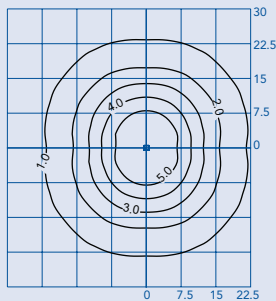

Canopy 12" x 12"

HPS / 35 - 150 watts

MH / 50 - 150 watts

CF / 84 watts

Application

Great for lighting residential exteriors, entry ways, stairways, walkways, perimeters, parking garages, storage areas, and warehouses

Features

- Die-cast housing
- Polycarbonate lens
- 1/2" Conduit Access
- Lamp Included

CANOPY

DIMENSIONS

PHOTOMETRICS

150W MH @ 20' Mounting Height
Isofootcandles

ORDERING INFORMATION

Catalog #	Watts	Volts	HI Ballast Model #	Ballast	ANSI	Lamp Part #
12x12C-84-CF-MV	84 CF	MV	N/A	CF	-	CF42TE/827(2)
12x12C-35-HPS-120	35 HPS	120	S0035-02C-111-E	R-NPF	S76	LU35/MED
12x12C-50-HPS-120	50 HPS	120	S0050-02C-111-E	R-NPF	S68	LU50/MED
12x12C-70-HPS-120	70 HPS	120	S0070-02C-111-E	R-NPF	S62	LU70/MED
12x12C-70-HPS-4T	70 HPS	4T	S0070-71C-511-DE	HX-HPF	S62	LU70/MED
12x12C-100-HPS-120	100 HPS	120	S0100-02C-111-E	R-NPF	S54	LU100/MED
12x12C-100-HPS-4T	100 HPS	4T	S0100-71C-511-DE	HX-HPF	S54	LU100/MED
12x12C-150-HPS-120	150 HPS	120	S0150-02C-111-E	R-NPF	S55	LU150/55/MED
12x12C-150-HPS-4T	150 HPS	4T	S0150-71C-511-DE	HX-HPF	S55	LU150/55/MED
12x12C-50-MH-2T	50 MH	2T	M0050-23C-511-DE	HX-HPF	M110	MH50/U/MED
12x12C-70-MH-4T	70 MH	4T	M0070-71C-511-DE	HX-HPF	M98	MH70/U/MED
12x12C-100-MH-4T	100 MH	4T	M0100-71C-511-DE	HX-HPF	M90	MH100/U/MED
12x12C-150-MH-4T	150 MH	4T	M0150-71C-511-DE	HX-HPF	M102	MH150/U/MED