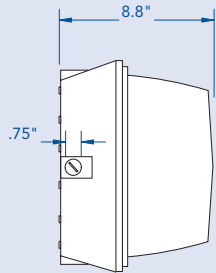

Canopy 12" x 12"

HPS / 35 - 150 watts

MH / 50 - 150 watts

CF / 84 watts

Application

Great for lighting residential exteriors, entry ways, stairways, walkways, perimeters, parking garages, storage areas, and warehouses

Features

- Die-cast housing
- Polycarbonate lens
- 1/2" Conduit Access
- Lamp Included

CANOPY

DIMENSIONS

PHOTOMETRICS

150W MH @ 20' Mounting Height
Isofootcandles

ORDERING INFORMATION

Catalog #	Watts	Volts	HI Ballast Model #	Ballast	ANSI	Lamp Part #
12x12C-84-CF-MV	84 CF	MV	N/A	CF	-	CF42TE/827(2)
12x12C-35-HPS-120	35 HPS	120	S0035-02C-111-E	R-NPF	S76	LU35/MED
12x12C-50-HPS-120	50 HPS	120	S0050-02C-111-E	R-NPF	S68	LU50/MED
12x12C-70-HPS-120	70 HPS	120	S0070-02C-111-E	R-NPF	S62	LU70/MED
12x12C-70-HPS-4T	70 HPS	4T	S0070-71C-511-DE	HX-HPF	S62	LU70/MED
12x12C-100-HPS-120	100 HPS	120	S0100-02C-111-E	R-NPF	S54	LU100/MED
12x12C-100-HPS-4T	100 HPS	4T	S0100-71C-511-DE	HX-HPF	S54	LU100/MED
12x12C-150-HPS-120	150 HPS	120	S0150-02C-111-E	R-NPF	S55	LU150/55/MED
12x12C-150-HPS-4T	150 HPS	4T	S0150-71C-511-DE	HX-HPF	S55	LU150/55/MED
12x12C-50-MH-2T	50 MH	2T	M0050-23C-511-DE	HX-HPF	M110	MH50/U/MED
12x12C-70-MH-4T	70 MH	4T	M0070-71C-511-DE	HX-HPF	M98	MH70/U/MED
12x12C-100-MH-4T	100 MH	4T	M0100-71C-511-DE	HX-HPF	M90	MH100/U/MED
12x12C-150-MH-4T	150 MH	4T	M0150-71C-511-DE	HX-HPF	M102	MH150/U/MED